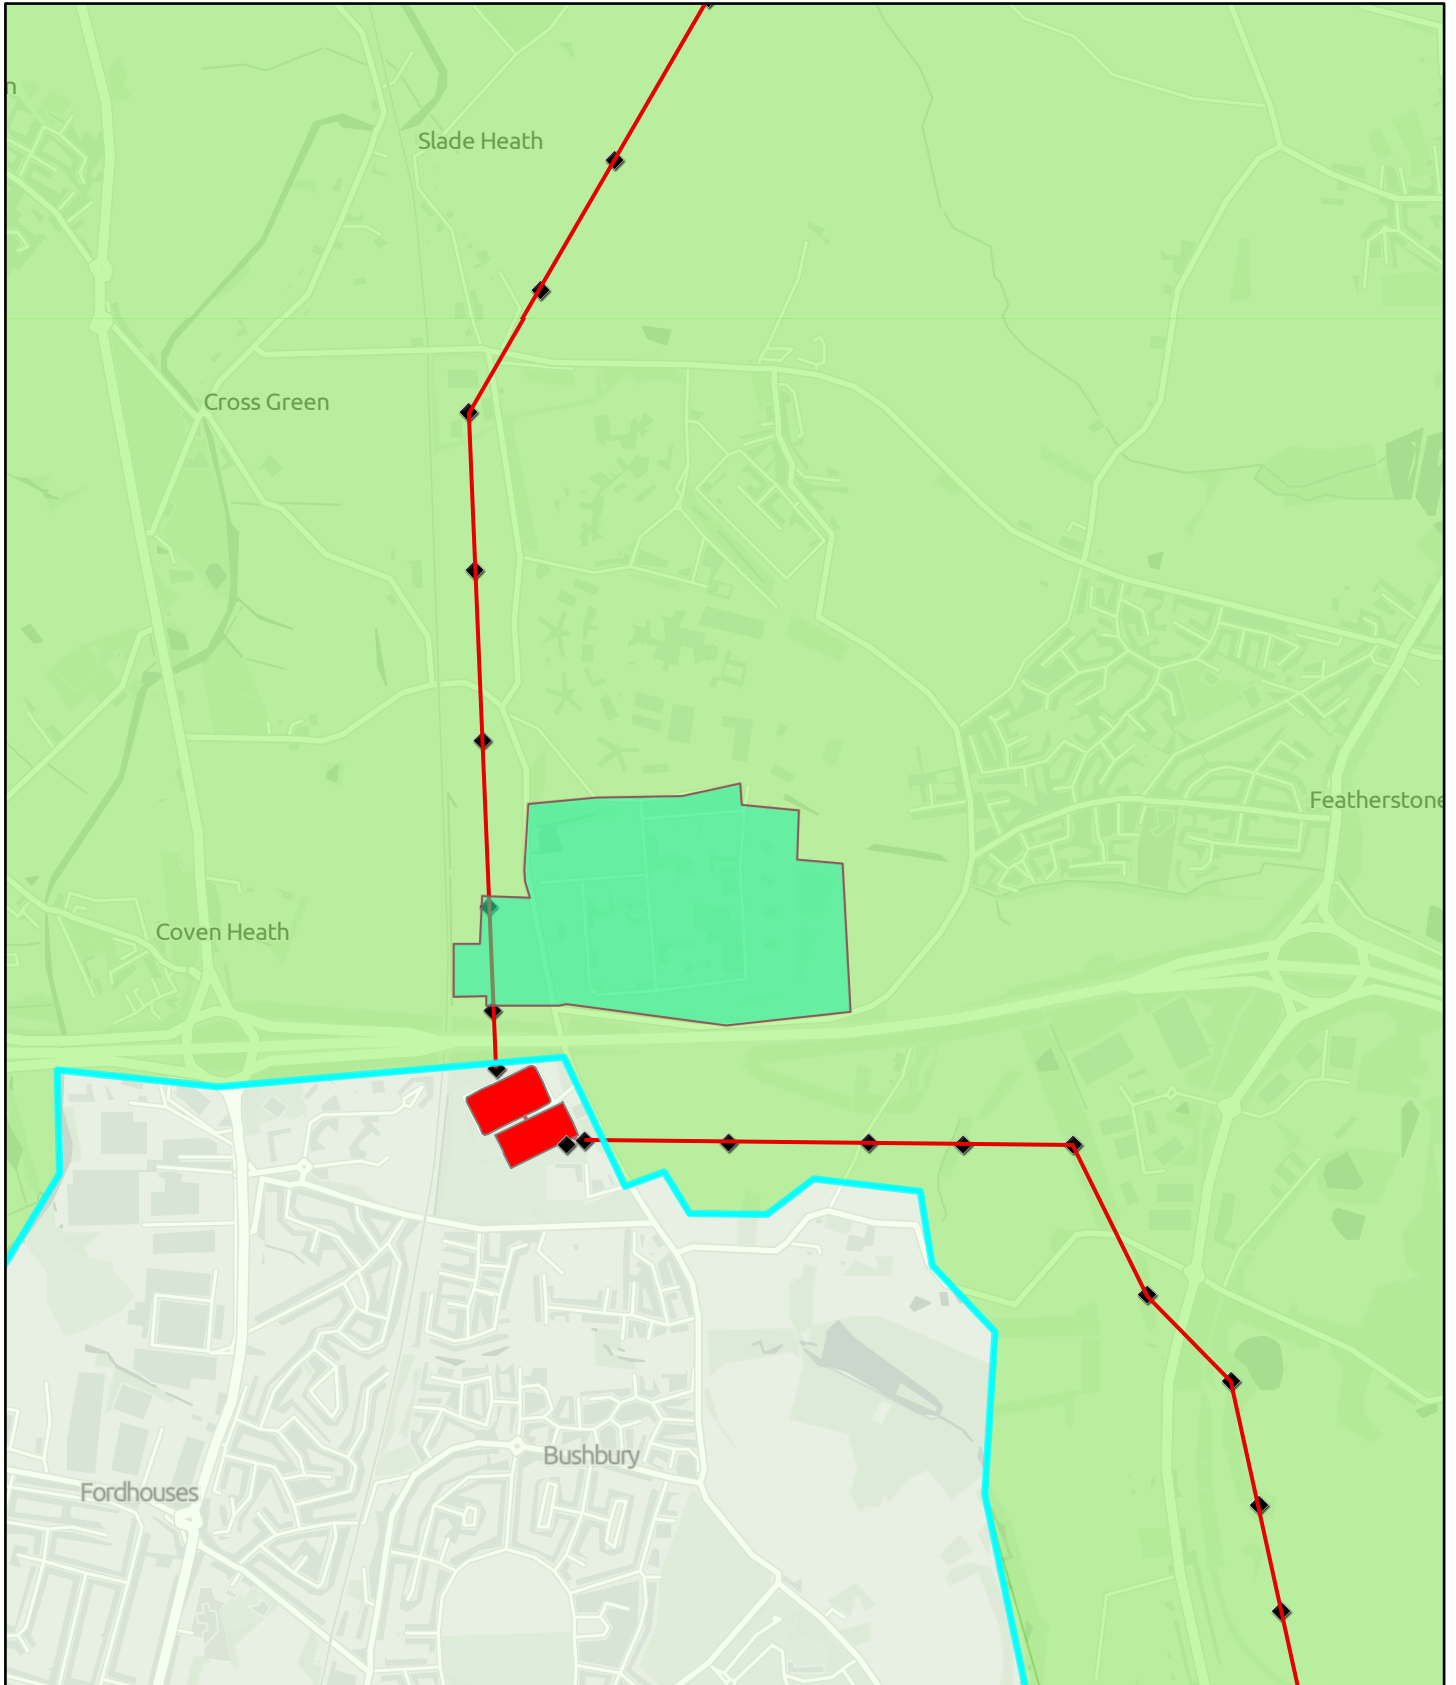

ROF Featherstone Asset Map

20/12/2022, 16:01:54

- | | | | |
|--|---|--|---|
| | Development_Plan_Monitoring_Sites_vw_9270 | | Electric_Assets_7634 |
| | Development_Plan_Monitoring_v2_7386 | | 275 |
| | Electric_Assets_4020 | | Development_Plan_Monitoring_Consultations_vw_1604 |
| | 275 | | Development_Plan_Monitoring_v2_977_5701 |
| | Electric_Assets_1587 | | Development_Plan_Monitoring_v2_977 |
| | Electric_Assets_3956 | | |