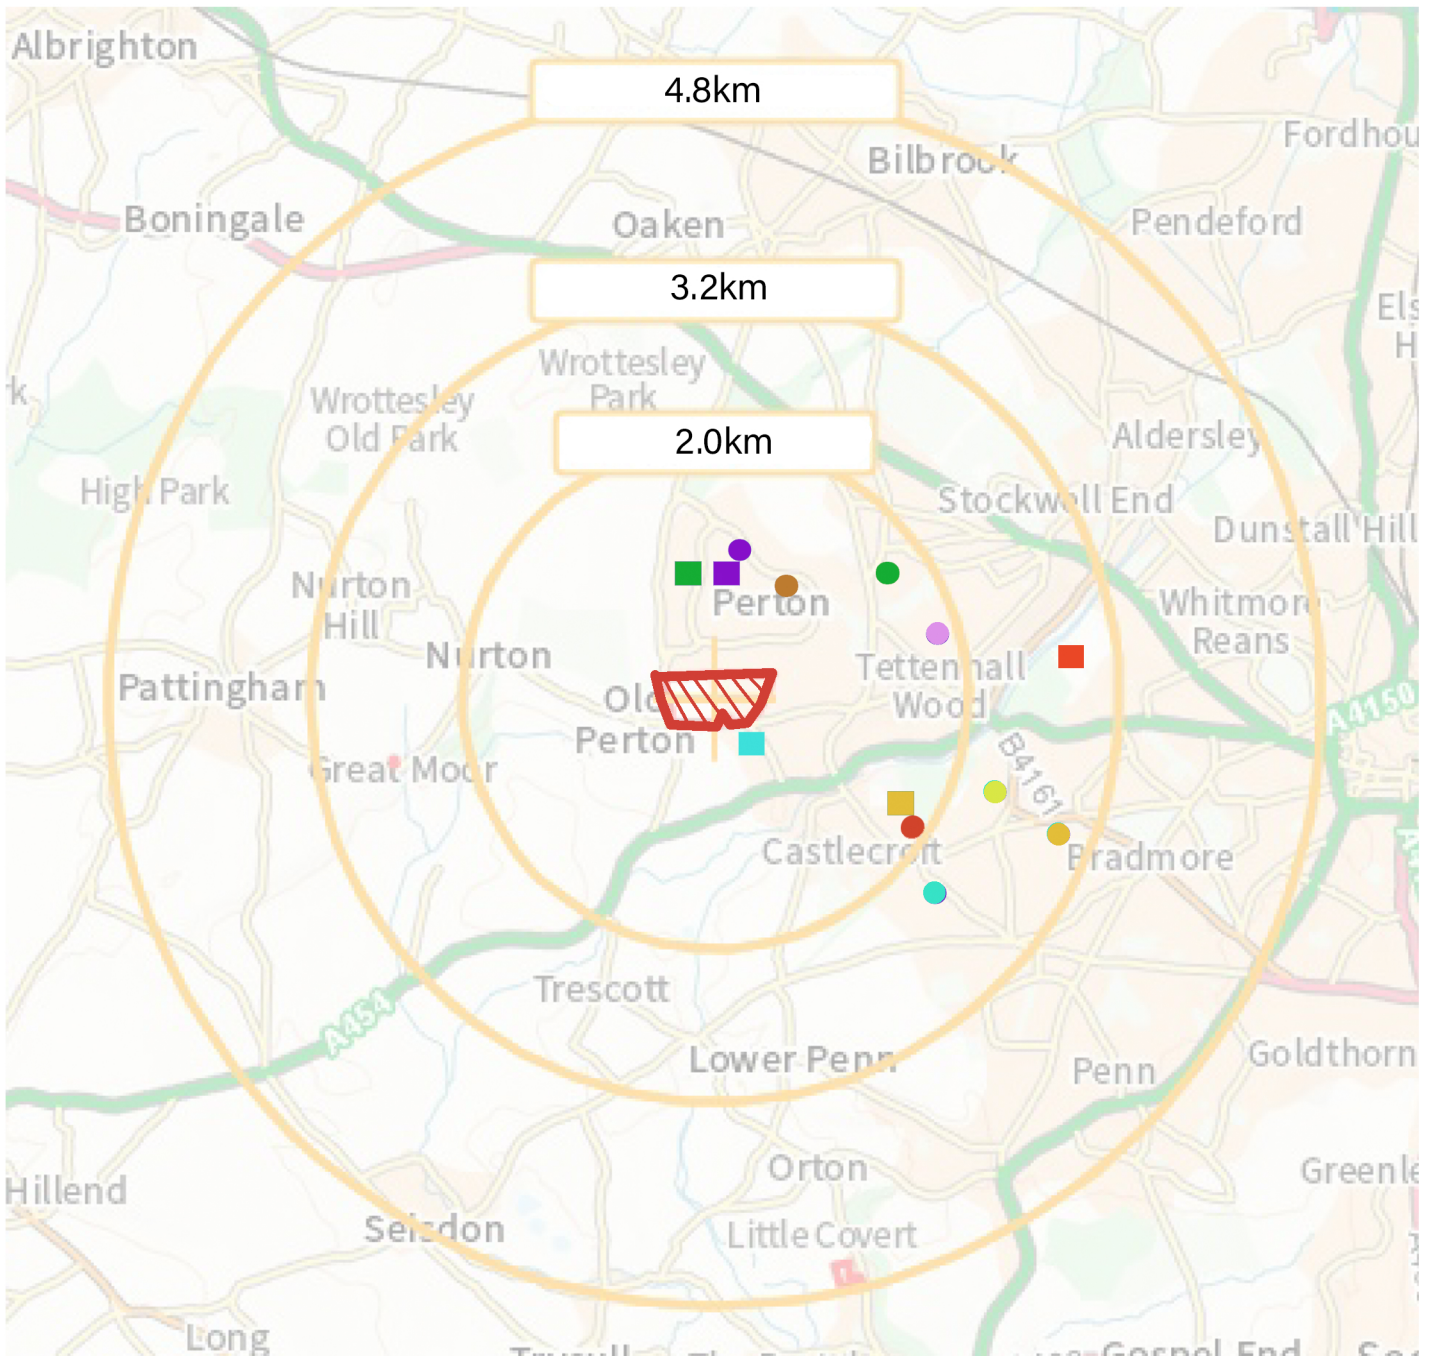

# SCHOOLS PLAN

## KEY

-  Application Site Boundary
-  St Peter's Collegiate Academy Secondary School
-  Wightwick Hall Secondary School
-  The King's Church of England Secondary School
-  Perton Middle School
-  Smestow Academy Sixth Form
-  Pinwee Primary School
-  Bhylls Acre Primary School
-  Perton First School
-  Perton Primary Academy
-  Woodthorpe Primary School
-  Christ Church Junior School
-  Castlecroft Primary School
-  Uplands Junior School