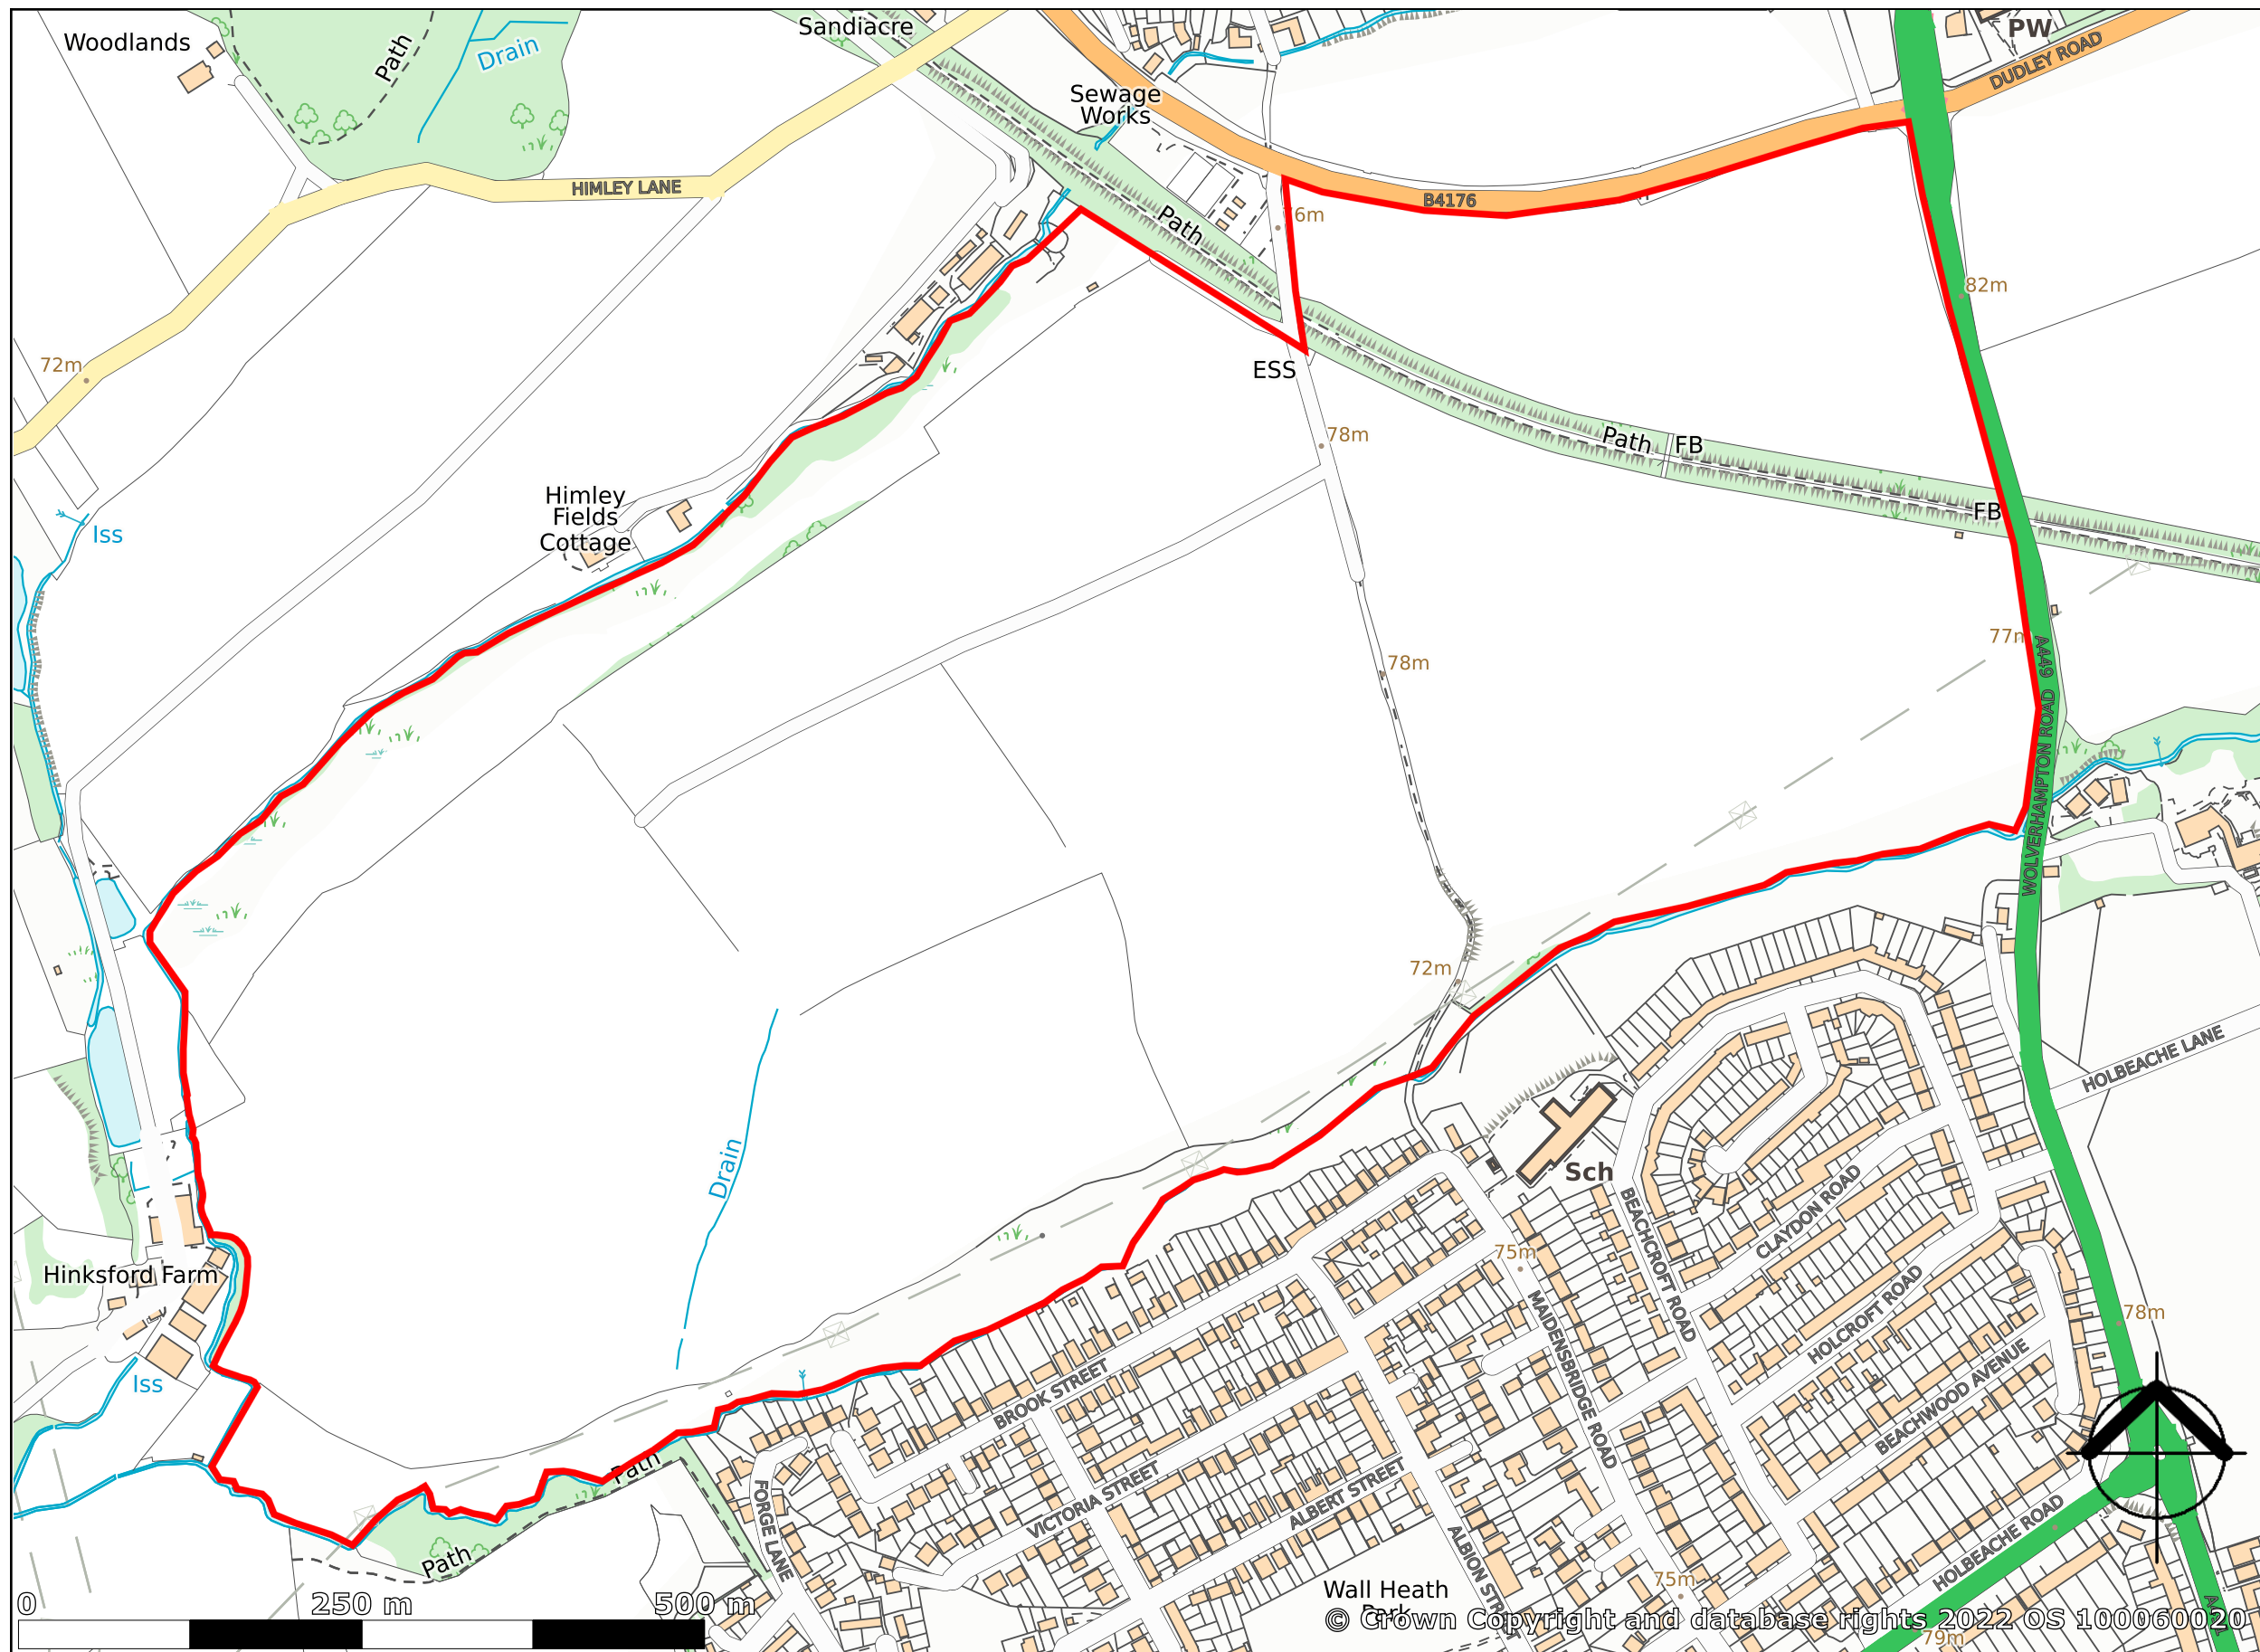

Land to the West of Wolverhampton Road, Kingswinford

created on edozo

Plotted Scale - 1:5,000

P1660: Land at Wall Heath - Land to be allocated for employment and withdrawn from Green Belt