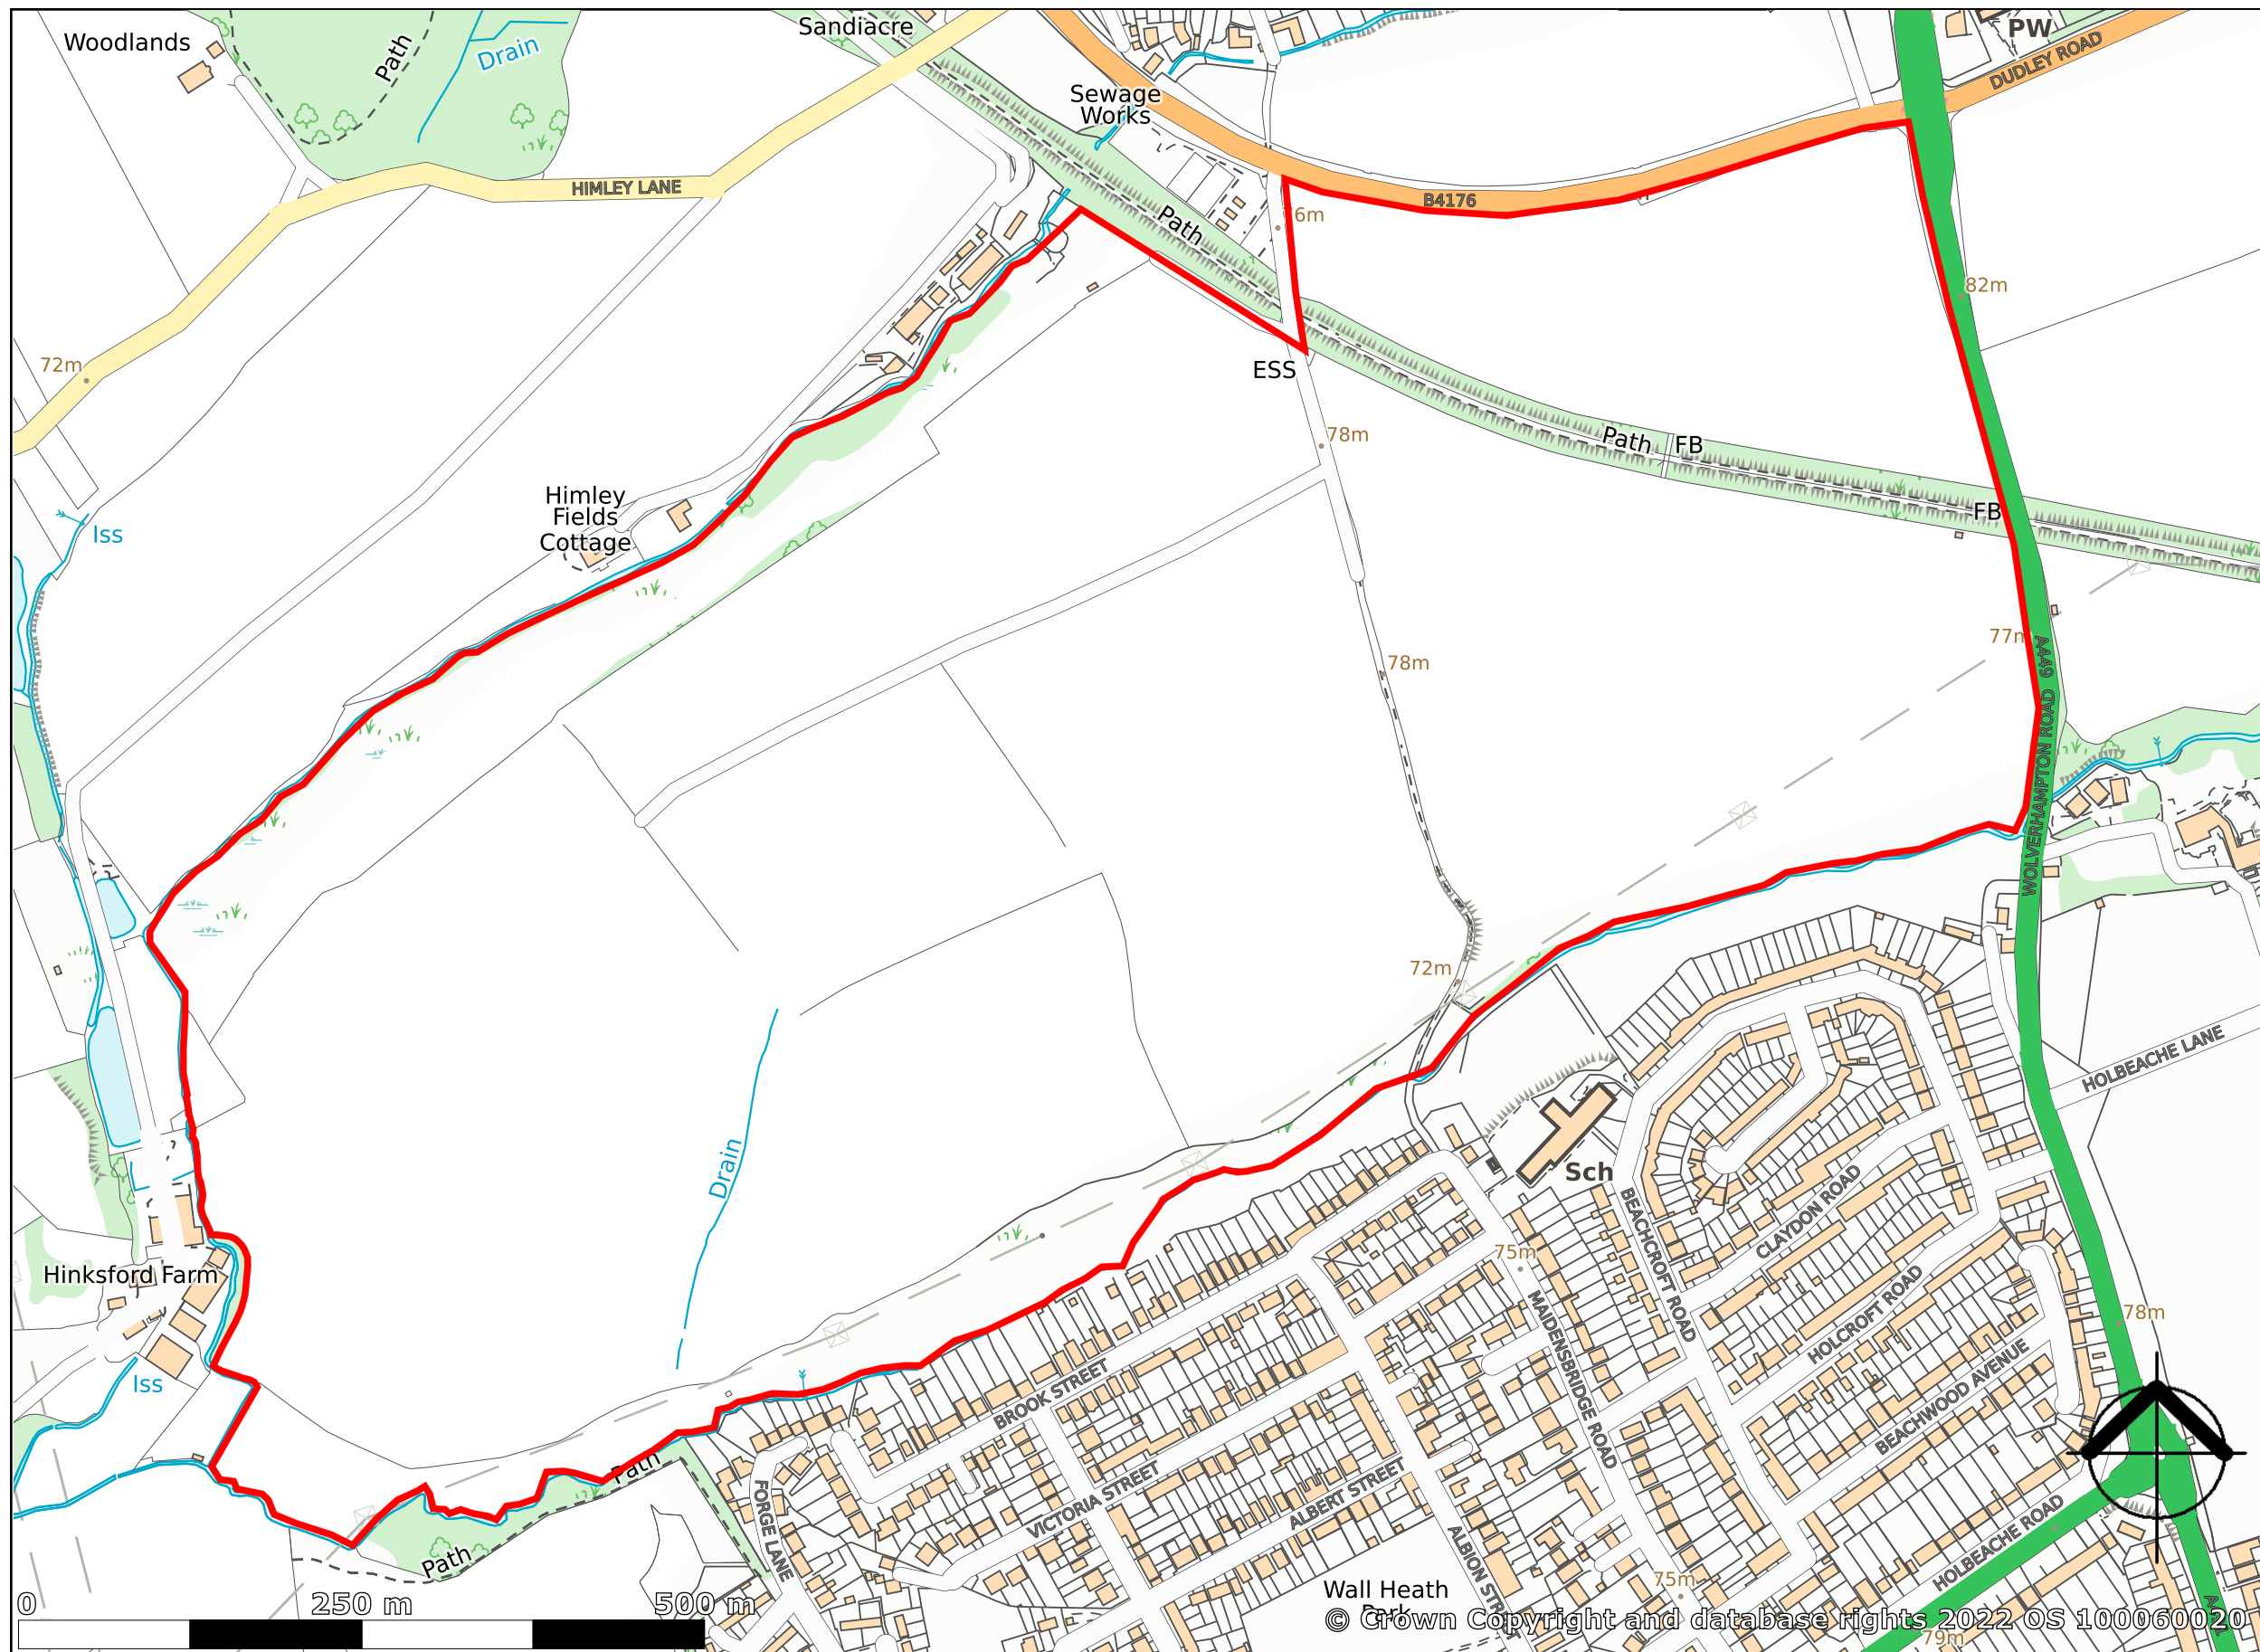

Land to the West of Wolverhampton Road, Kingswinford

created on edozo

Plotted Scale - 1:5,000

P1660: Land at Wall Heath - Land to be withdrawn from Green Belt and Safeguarded

This map is published for convenience of identification only and although believed to be correct, is not guaranteed and it does not form any part of any contract