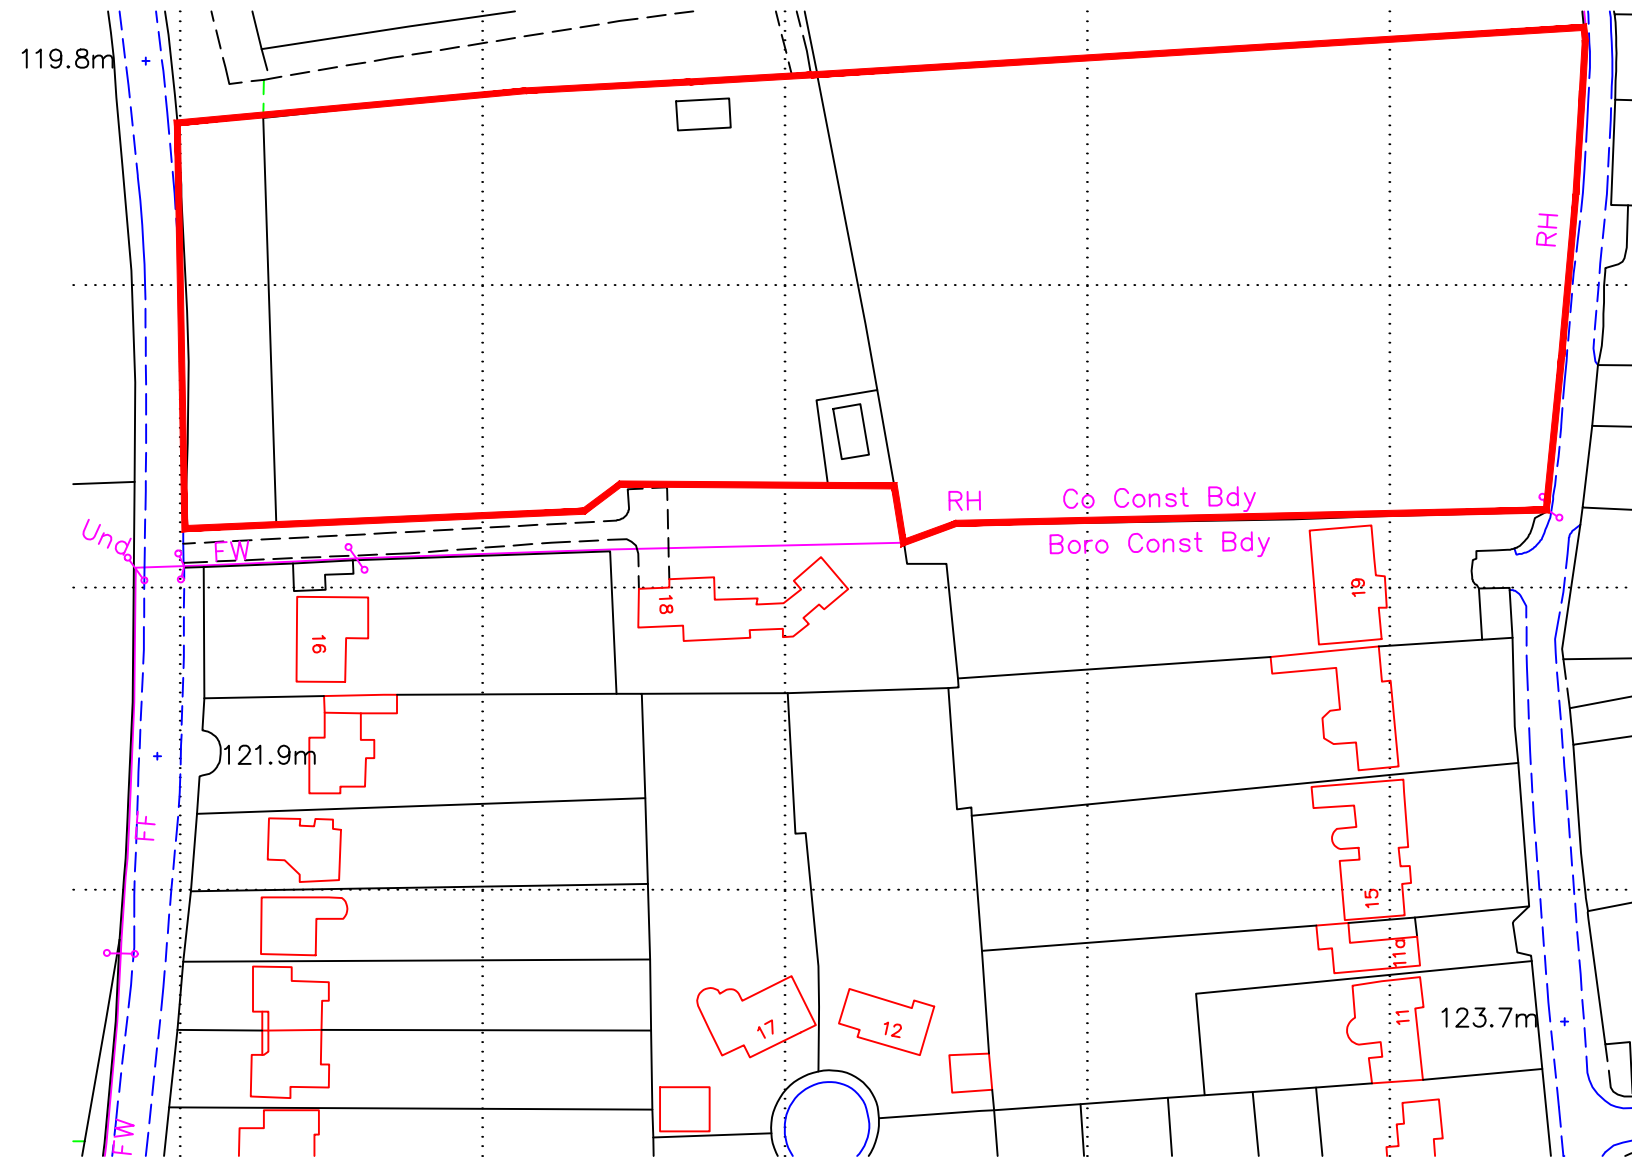

COPYRIGHT RESERVED. THIS DRAWING MAY NOT BE USED OR REPRODUCED WITHOUT WRITTEN CONSENT. COPYRIGHT DESIGNS AND PATENTS ACT 1988.

Ordnance Survey (c) Crown Copyright 2012. All rights reserved. Licence number 100020449

rev | | date | drawn | ch'k'd

south staffs business hub • wolverhampton road • codsall • wv8 1px

project title

drawing title

site location plan

drawing no.

AJM/A/100

rev

scale

1:1250 @ A3

date

October 2017

drawn by
IL

checked by
JF

authorised by
IL